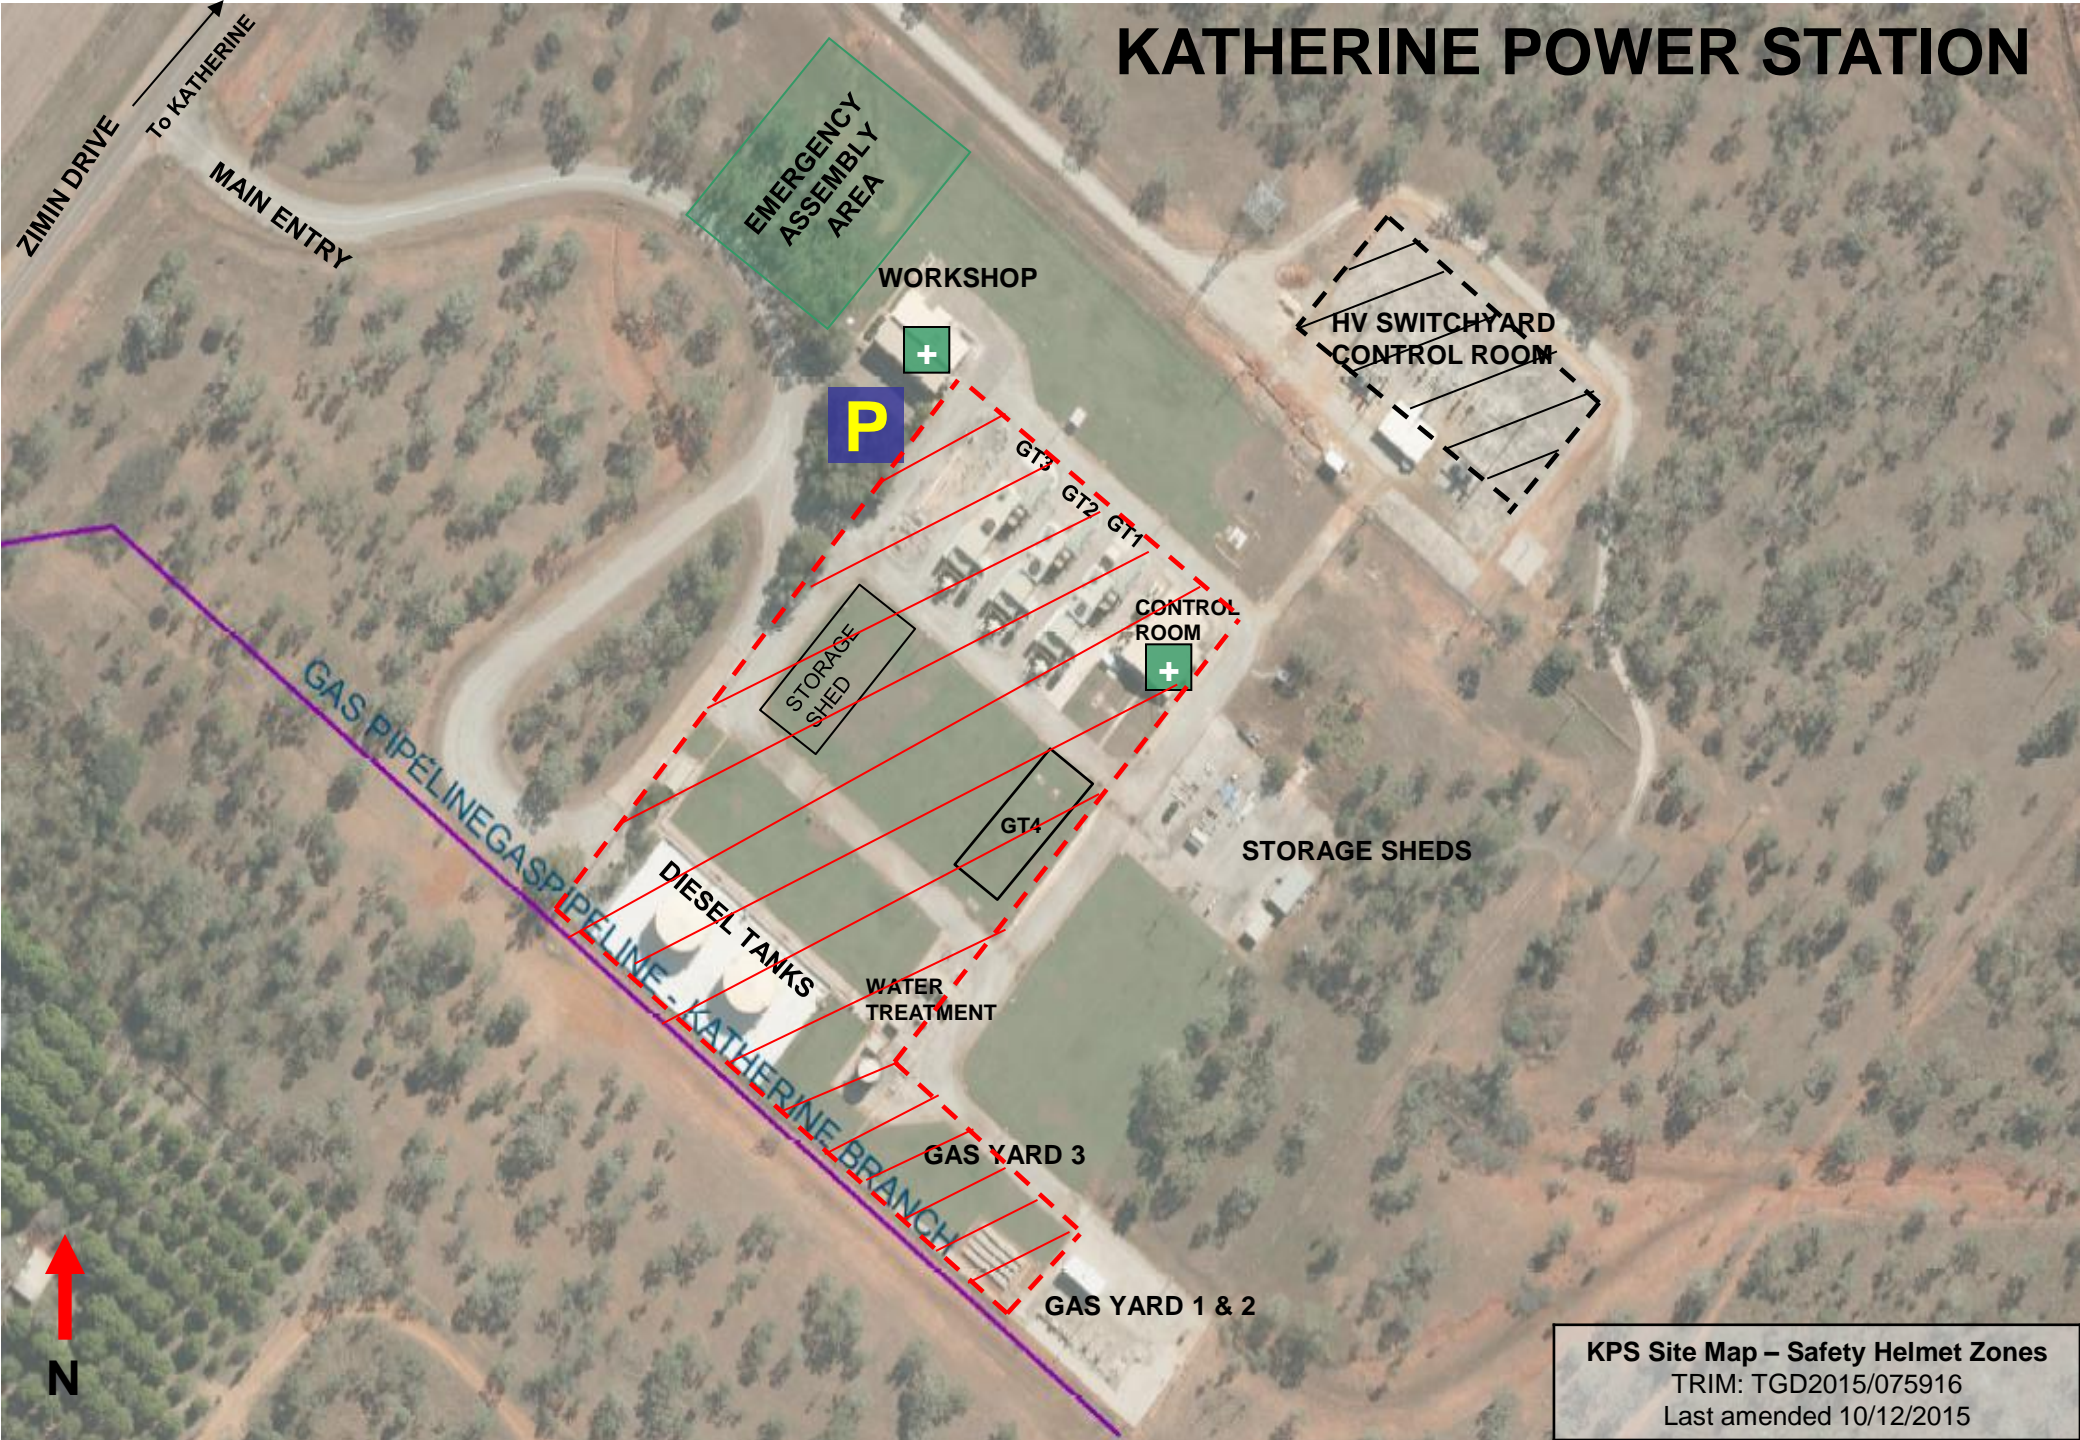

KATHERINE POWER STATION

ZIMIN DRIVE
To KATHERINE
MAIN ENTRY

EMERGENCY ASSEMBLY AREA

WORKSHOP

HV SWITCHYARD
CONTROL ROOM

GT3
GT2
GT1

CONTROL ROOM

STORAGE SHED

GT4

STORAGE SHEDS

GAS PIPELINE
GAS PIPELINE
DIESEL TANKS
WATER TREATMENT
KATHERINE BRANCH

GAS YARD 3

GAS YARD 1 & 2

KPS Site Map – Safety Helmet Zones
TRIM: TGD2015/075916
Last amended 10/12/2015