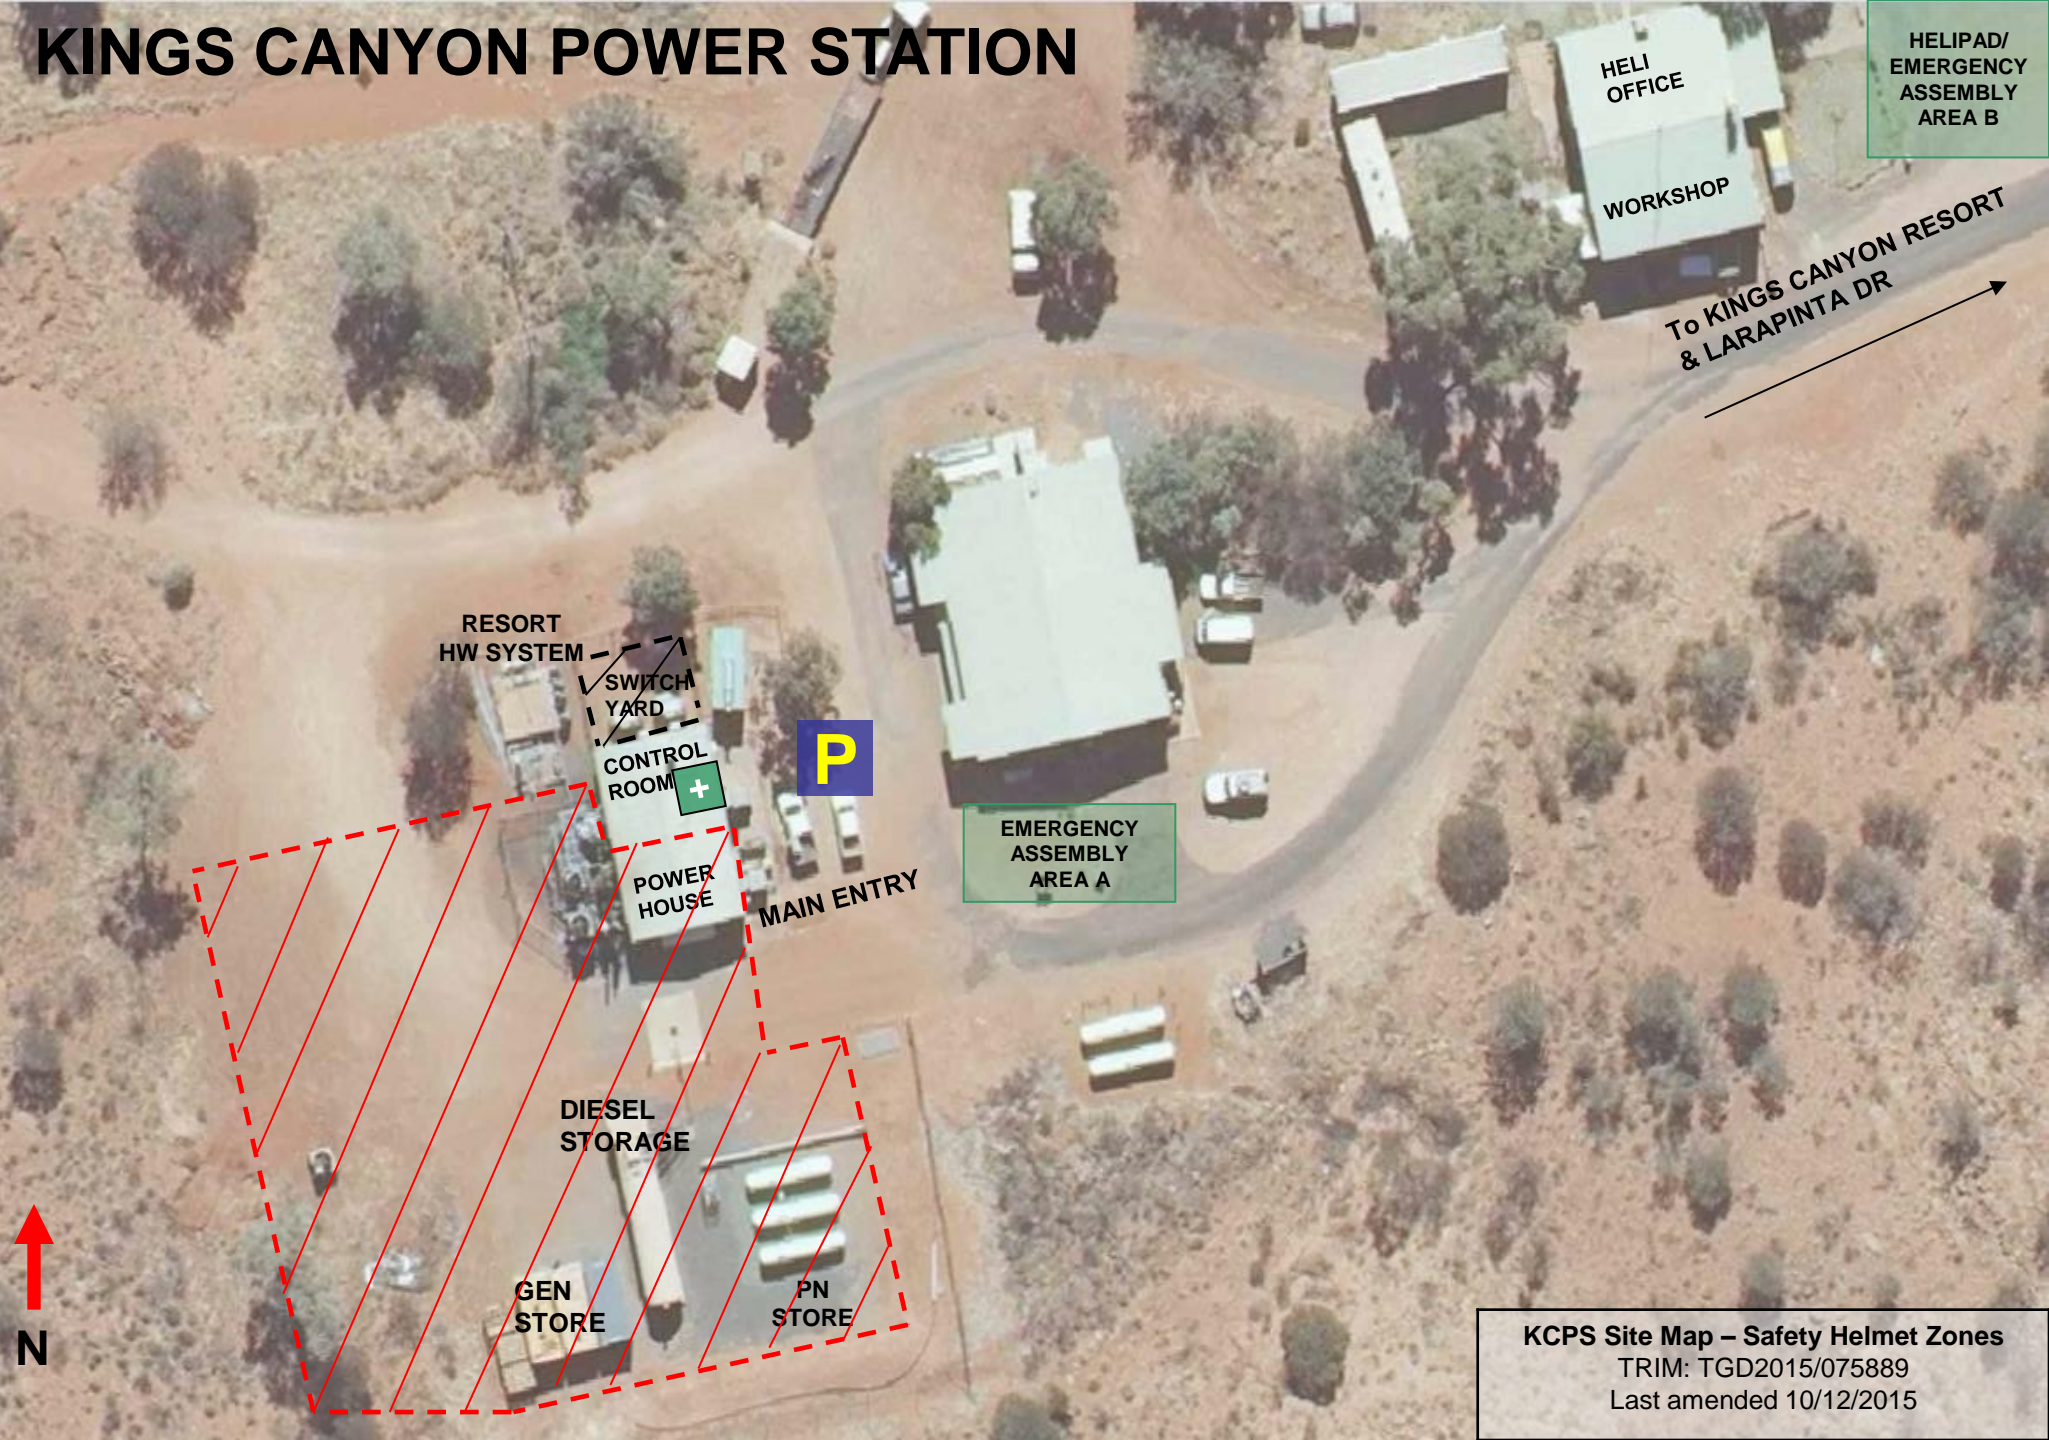

KINGS CANYON POWER STATION

HELI PAD/
EMERGENCY
ASSEMBLY
AREA B

HELI
OFFICE

WORKSHOP

To KINGS CANYON RESORT
& LARAPINTA DR

RESORT
HW SYSTEM

SWITCH
YARD

CONTROL
ROOM

P

EMERGENCY
ASSEMBLY
AREA A

POWER
HOUSE

MAIN ENTRY

DIESEL
STORAGE

GEN
STORE

PN
STORE

N