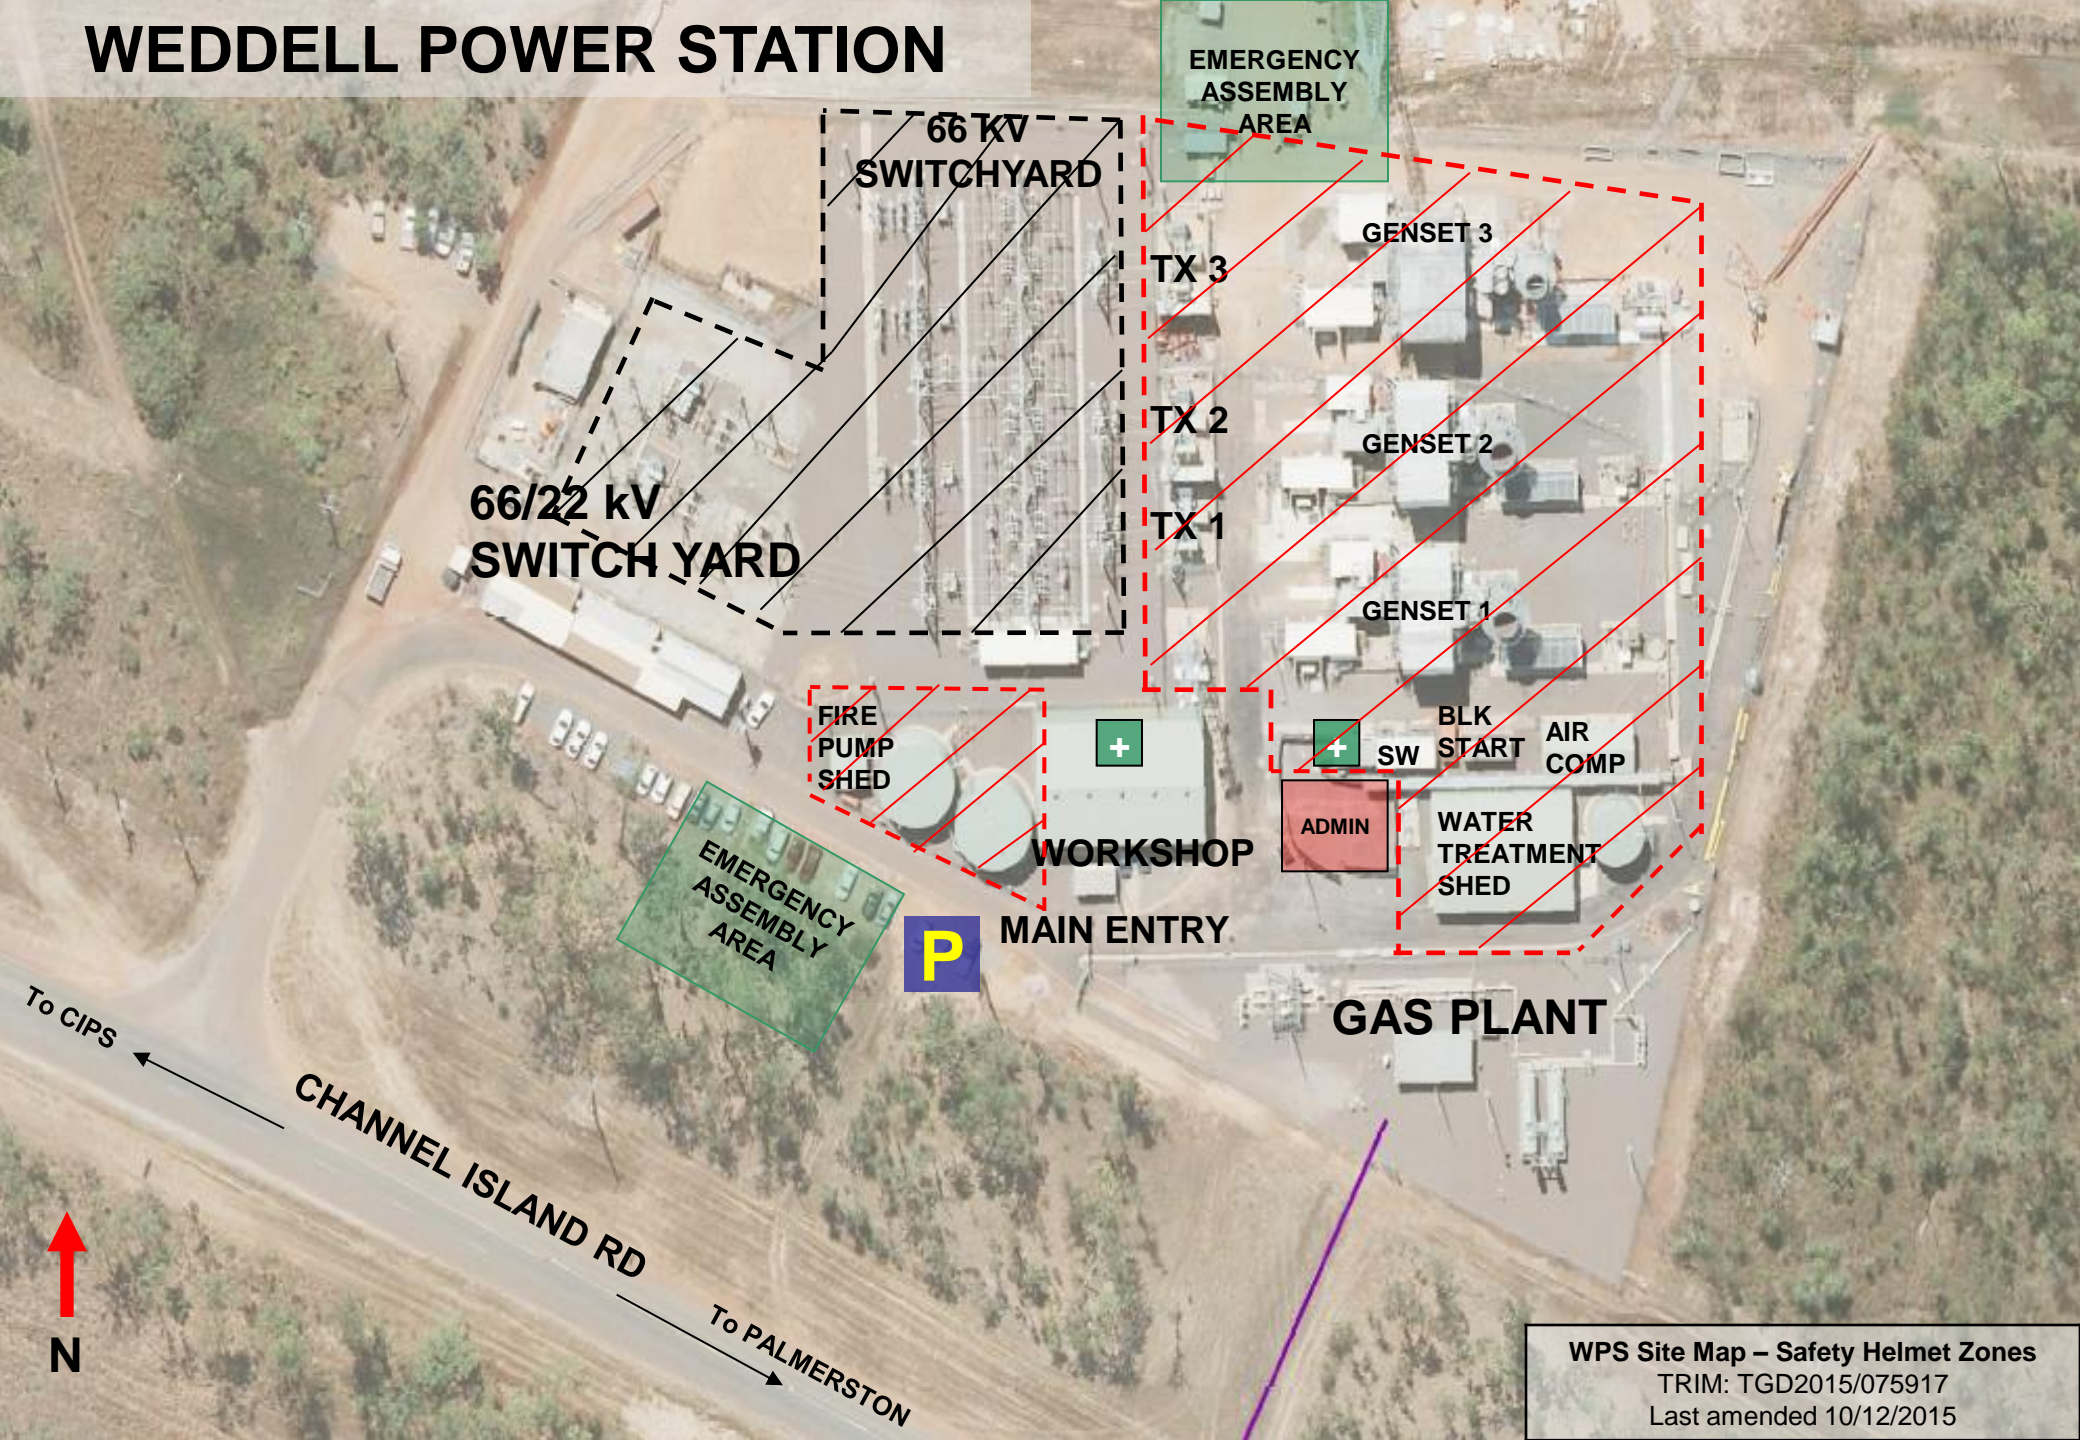

WEDDELL POWER STATION

EMERGENCY ASSEMBLY AREA

66 kV SWITCHYARD

66/22 kV SWITCH YARD

GENSET 3

TX 3

GENSET 2

TX 2

GENSET 1

TX 1

FIRE PUMP SHED

BLK START
AIR COMP

EMERGENCY ASSEMBLY AREA

WORKSHOP

ADMIN

WATER TREATMENT SHED

P

MAIN ENTRY

GAS PLANT

To CIPS

CHANNEL ISLAND RD

To PALMERSTON

N

WPS Site Map – Safety Helmet Zones
TRIM: TGD2015/075917
Last amended 10/12/2015